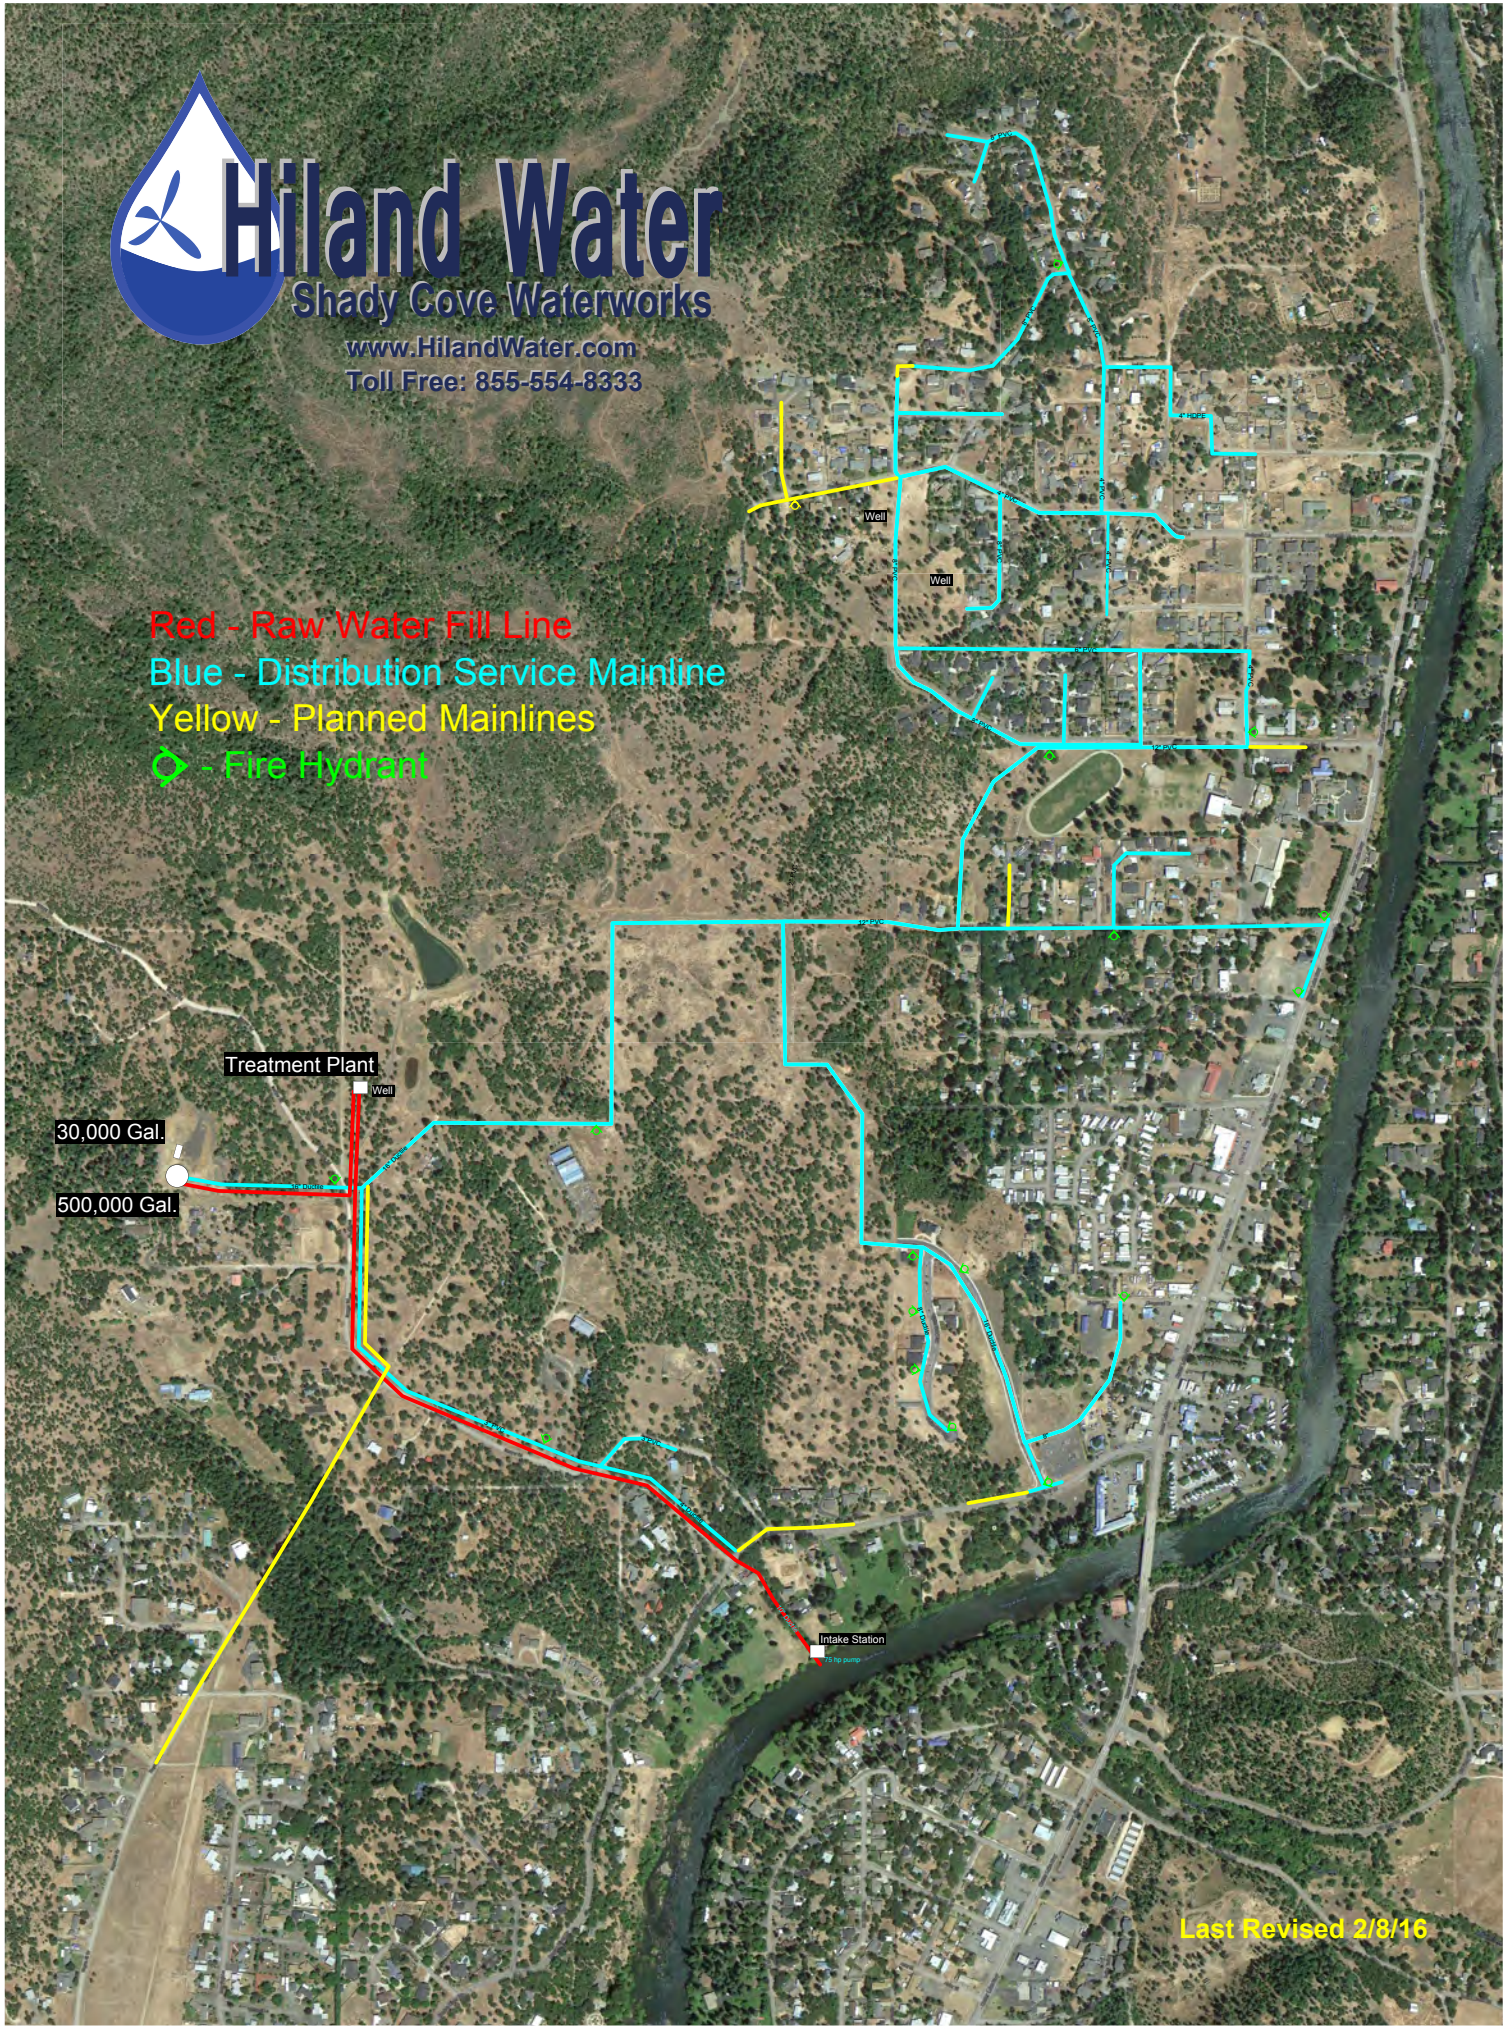

Shady Cove Waterworks

[www.HilandWater.com](http://www.HilandWater.com)

Toll Free: 855-554-8333

- Red - Raw Water Fill Line
- Blue - Distribution Service Mainline
- Yellow - Planned Mainlines
- Green Circle - Fire Hydrant

30,000 Gal.

500,000 Gal.

Treatment Plant

Well

Intake Station

Flow pump

Last Revised 2/8/16