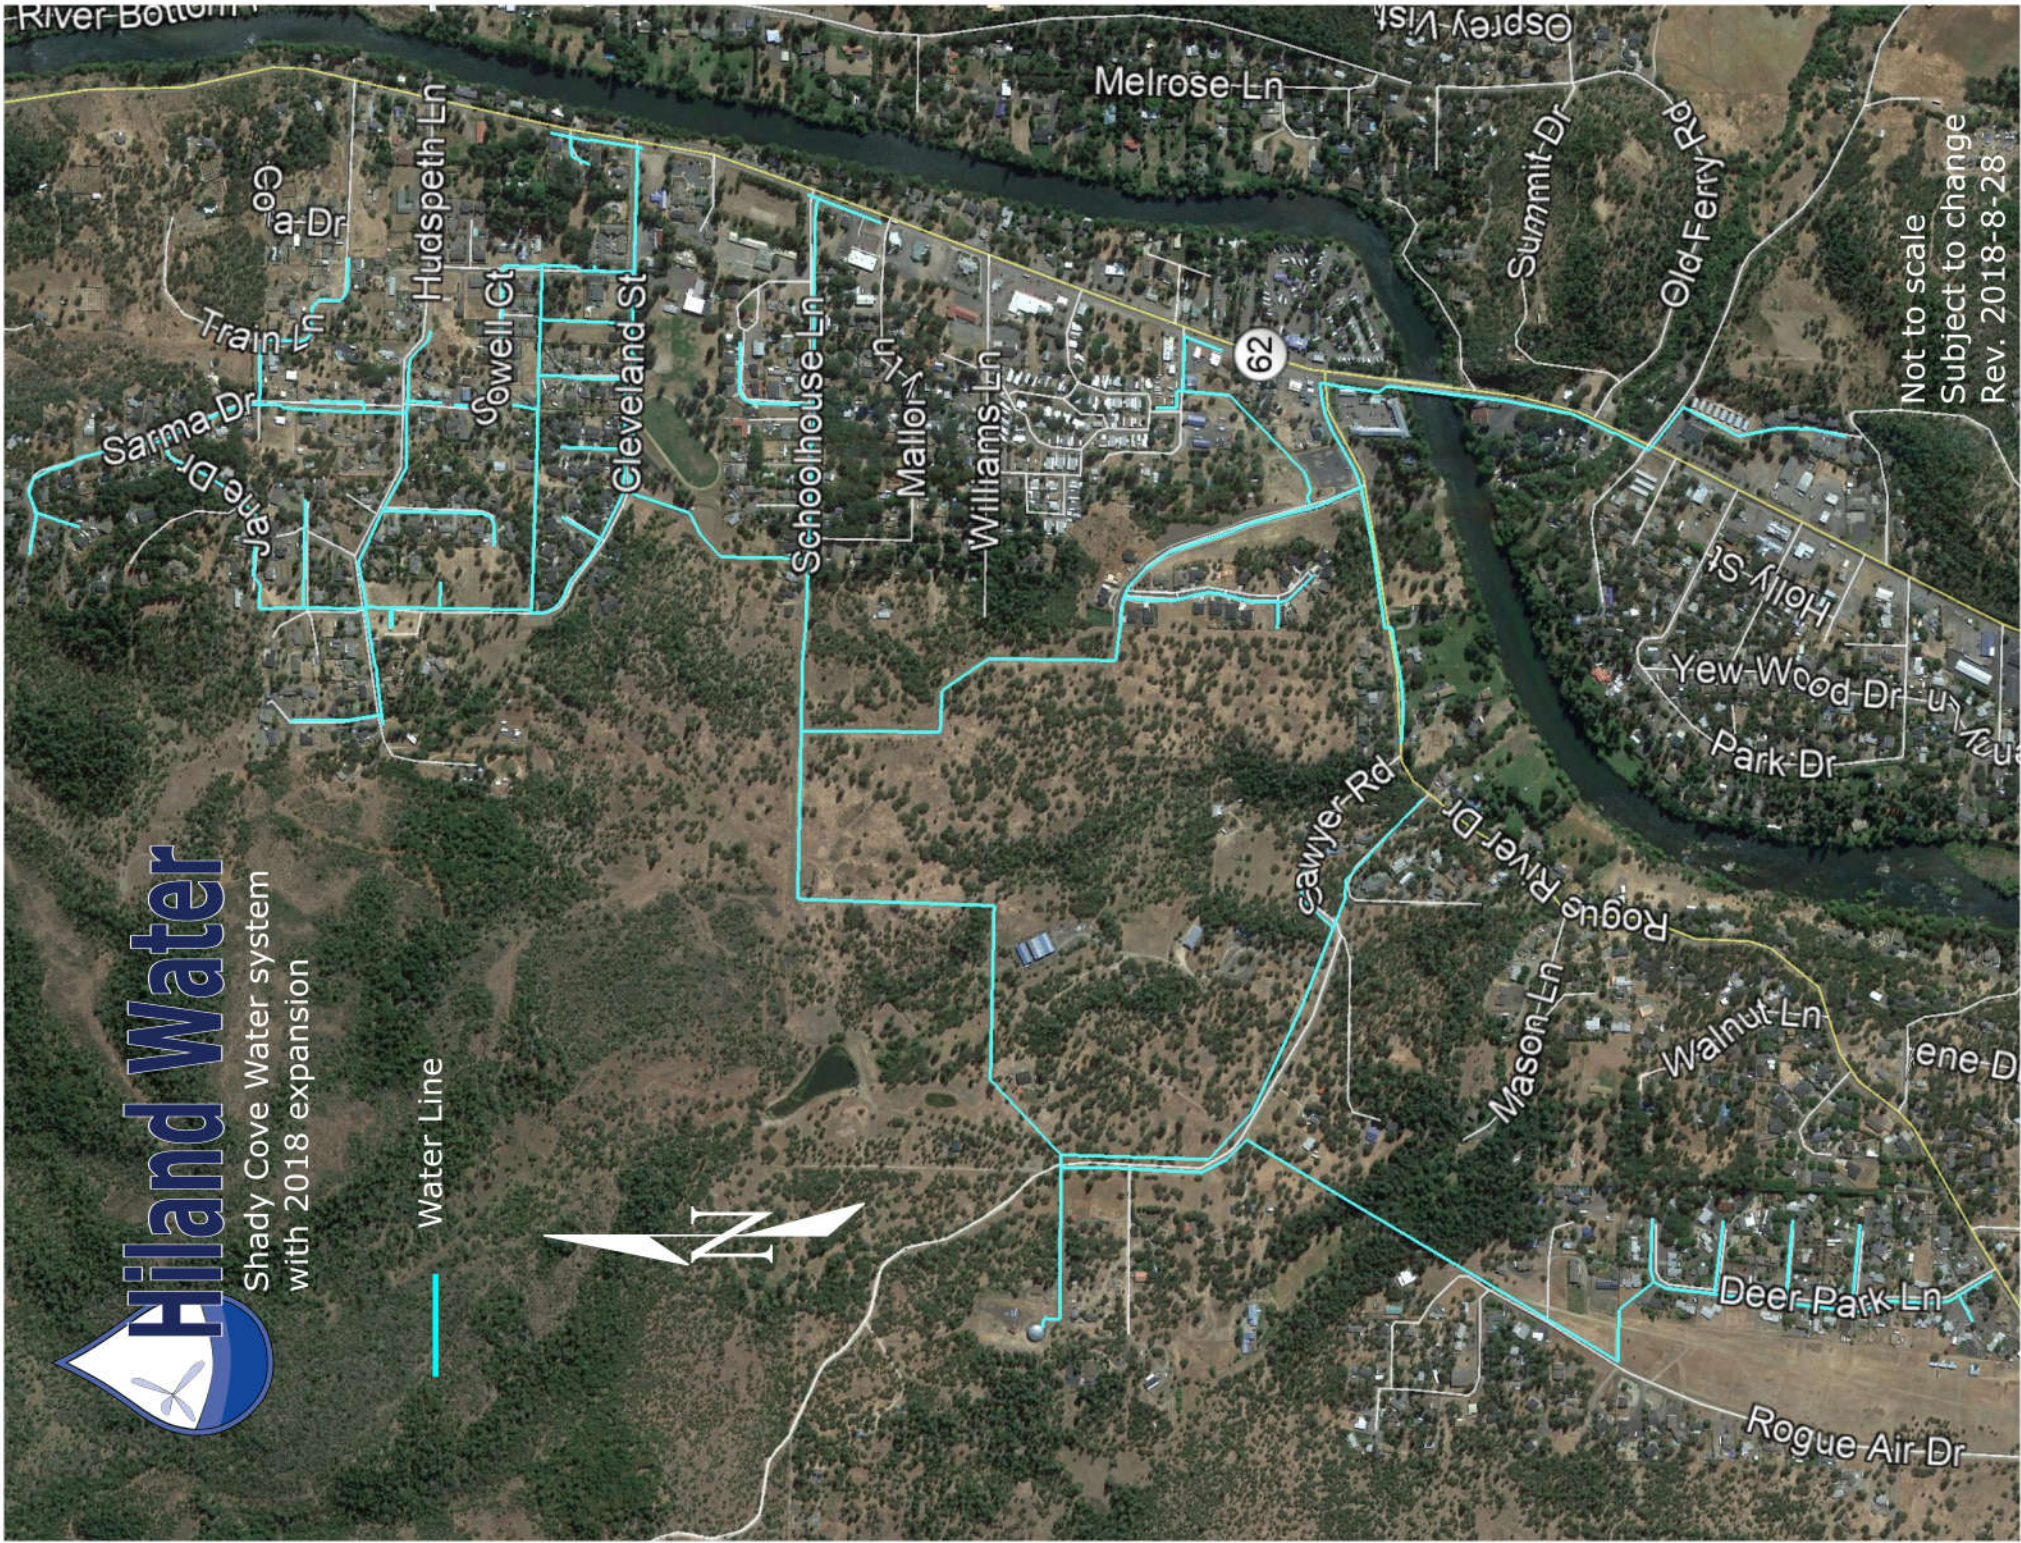

Shady Cove Water system  
with 2018 expansion

Water Line

Not to scale  
Subject to change  
Rev. 2018-8-28